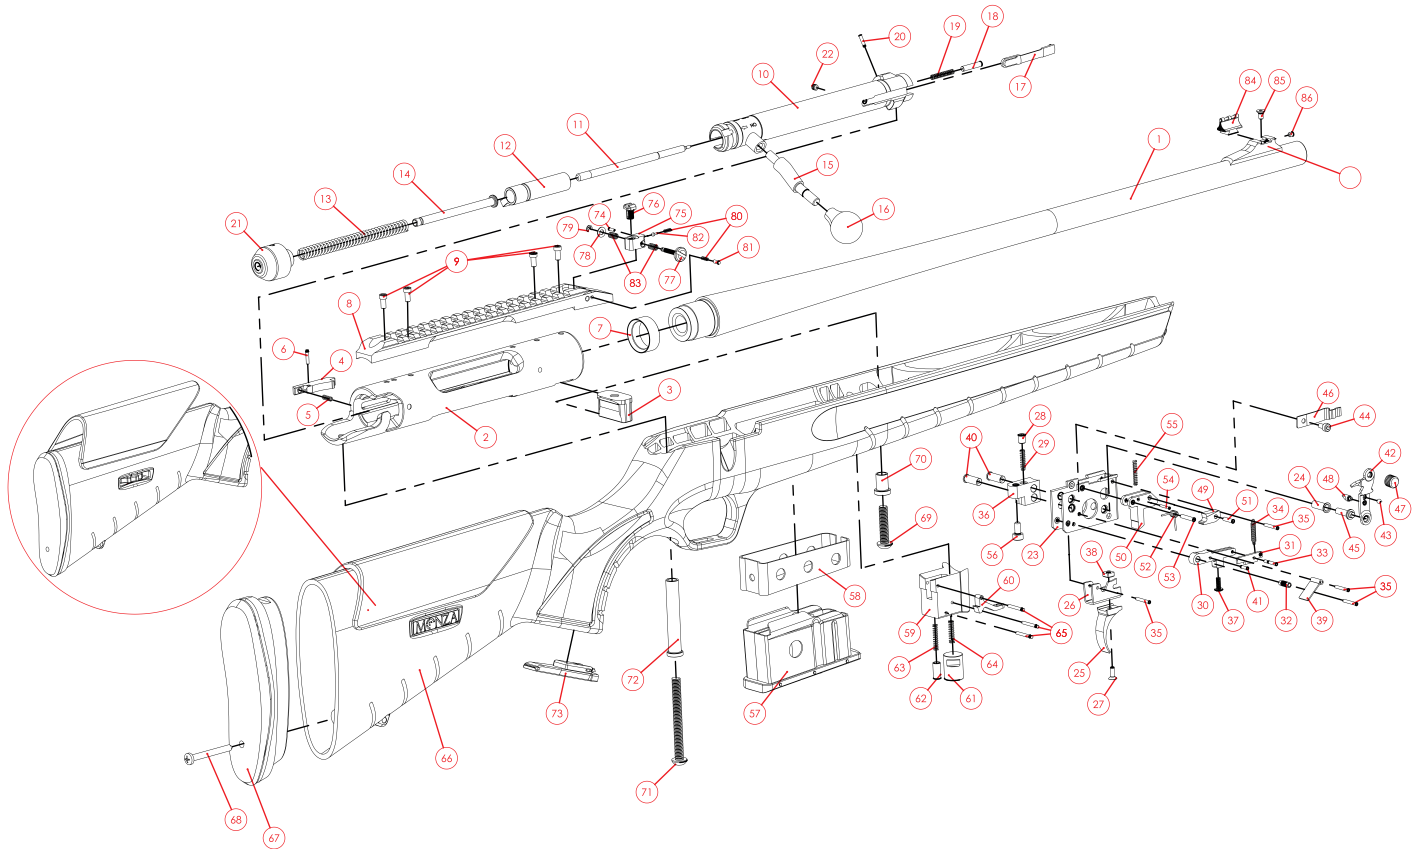

Scan QR to watch how to videos

Scan QR to watch how to videos

	PART NAME	PCS
--	-----------	-----

**BARREL GROUP**

1	BARREL	1
---	--------	---

**RECEIVER GROUP**

2	RECEIVER	1
3	RECOIL LUG	1
4	BOLT STOP PLUNGER	1
5	BOLT STOP PLUNGER SPRING	1
6	BOLT STOP PLUNGER PIN	1
7	BARREL LOCK NUT	1
8	PICATINNY RAIL	1
9	PICATINNY RAIL SCREW	4

**BOLT GROUP**

10	BOLT	1
11	FIRING PIN	1
12	FIRING PIN STOP NUT	1
13	MAIN SPRING	1
14	FIRING PIN FOLLOWER	1
15	BOLT HANDLE BODY	1
16	BOLT HANDLE	1
17	EXTRACTOR	1
18	EJECTOR PIN	1
19	EJECTOR SPRING	1
20	EJECTOR LOCKING PIN	1
21	FIRING PIN CAP	1
22	EXTRACTOR SCREW	1

	PART NAME	PCS
--	-----------	-----

**TRIGGER GROUP**

23	TRIGGER HOUSING	1
24	TRIGGER HOUSING NUT	1
25	TRIGGER	1
26	TRIGGER PLATE	1
27	TRIGGER MOUNT SCREW	1
28	TRIGGER ADJUSTMENT SCREW	1
29	TRIGGER ADJUSTMENT SPRING	1
30	TRIGGER PILOT	1
31	TRIGGER PILOT SHEET	1
32	TRIGGER PILOT SLEEVE	1
33	TRIGGER PILOT SHEET PIN	1
34	TRIGGER PILOT SPRING	1
35	TRIGGER PILOT MAIN PIN	4
36	TRIGGER HOUSING CONNECTOR	1
37	OVERTRAVEL ADJUSTMENT SCREW	1
38	TRIGGER LOCK NUT	1
39	TRIGGER SHEET	1
40	TRIGGER HOUSING MAIN PIN	2
41	TRIGGER SHEET MOTION PIN	1
42	SAFETY SHEET	1
43	SAFETY BALL	1
44	SAFETY SCREW	1
45	SAFETY MAIN PIN	1
46	SAFETY SPRING SHEET	1
47	SAFETY BUTTON	1
48	SAFETY PIN	1
49	SAFETY SEAR	1
50	SEAR HOUSING	1
51	SEAR PIN	1
52	SEAR HOUSING SPRING	1
53	SEAR HOUSING PIN	1
54	SEAR HOUSING LOCK PIN	1
55	SEAR SPRING	1
56	TRIGGER HOUSING SCREW	1